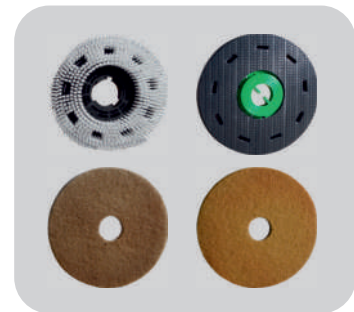

Adjustable handle to suit operator's of any height.

17 m of mains cable ensures a large operating radius.

The handle is equipped with safety switches.

Easy brush change mechanism.

Technical Specification

Description	Unit	Values
Scrubbing width	mm	430
Power supply	V/Hz	230/50
Brush motor power	W	1300
Brush speed	rpm	165
Water tank capacity	L	10
Protection class		IPX4
Cable length	m	17
Dimensions (L x W x H)	mm	560 x 465 x 1230
Weight	kg	44

Optional Accessories

- Weight - 5 kg
- Shampooing Brush
- Silicon Carbide Brush
- Pad Holder

Roots Multiclean Ltd.

R.K.G. Industrial Estate, Ganapathy, Coimbatore - 641 006. India.

Tel : +91 422 4330 330 | Email : rmclsales@rootsemail.com | Customer care: 95978 12345